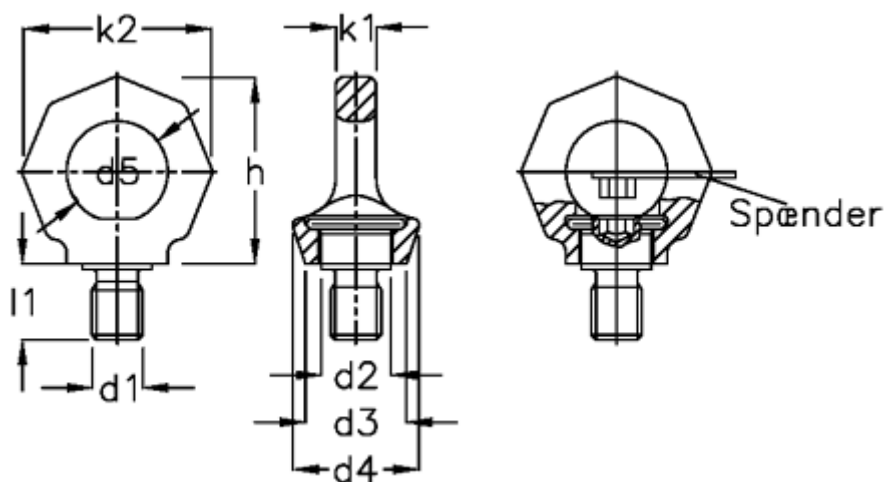

Data Sheet

Article number: 20581M8B
Description: E+G Lifting eye bolts
GN 581-M8-B
Note: 0

Measures

d1 = M8	K2	= 47
d2 = 16	l1	= 12
d3 = 25	Nominal drive	= 0,3t (3000)
d4 = 32		
d5 = 25		
d6 = -		
H = 45		
K1 = 8.5		